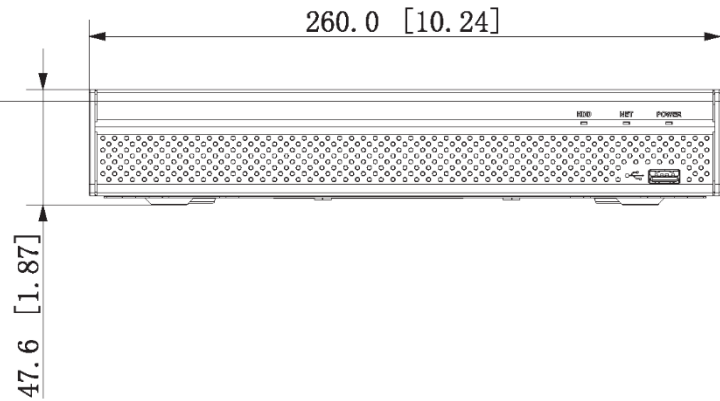

E-N-04-1 PLUS

4 Channels 1U 1HDD Network Video Recorder

Panels

- 1 DC 12V Power Input
- 2 Network Port
- 3 VGA Port
- 4 AUDIO IN, RCA Connector
- 5 AUDIO OUT, RCA Connector
- 6 HDMI Port
- 7 USB Port

Dimensions mm (inch)