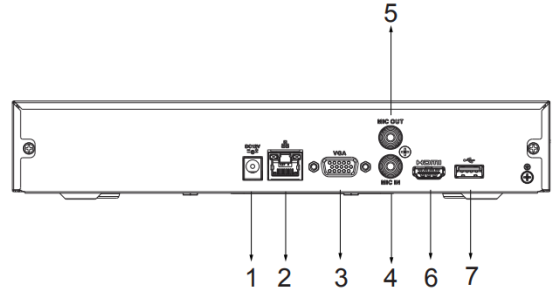

E-N-04-1 PLUS

4 Channels 1U 1HDD Network Video Recorder

Panels

- 1 DC 12V Power Input
- 2 Network Port
- 3 VGA Port
- 4 AUDIO IN, RCA Connector
- 5 AUDIO OUT, RCA Connector
- 6 HDMI Port
- 7 USB Port

Dimensions mm (inch)

Face Detection by Camera

Performance	4 channels
Face Attributes	6 attributes: Gender, age, glasses, expression, mouth mask, and beard
AI Search	Search for pictures by channel, time and face attributes

SMD Plus by Camera

General

Power Supply	12 VDC, 2A
Power Consumption	< 10 W (HDD not included, idling)
Net Weight	0.81 kg
Gross Weight	1.41 kg
Product Dimensions	260 mm × 232.5 mm × 50.3 mm (W × L × H)
Packaging Dimensions	89 mm × 333 mm × 315 mm (W × L × H)
Operating Temperature	-10 °C to +55 °C
Storage Conditions	0 °C to +40 °C
Operating Humidity	10%–93% (RH)
Storage Humidity	30%–85%
Operating Altitude	3000 m
Installation	Desktop mounted
Certifications	CE: EN62368-1; EN55032, EN55024, EN55035, EN61000- 3-2, EN61000-3-3 EN50130-4 FCC: Part 15 Subpart B